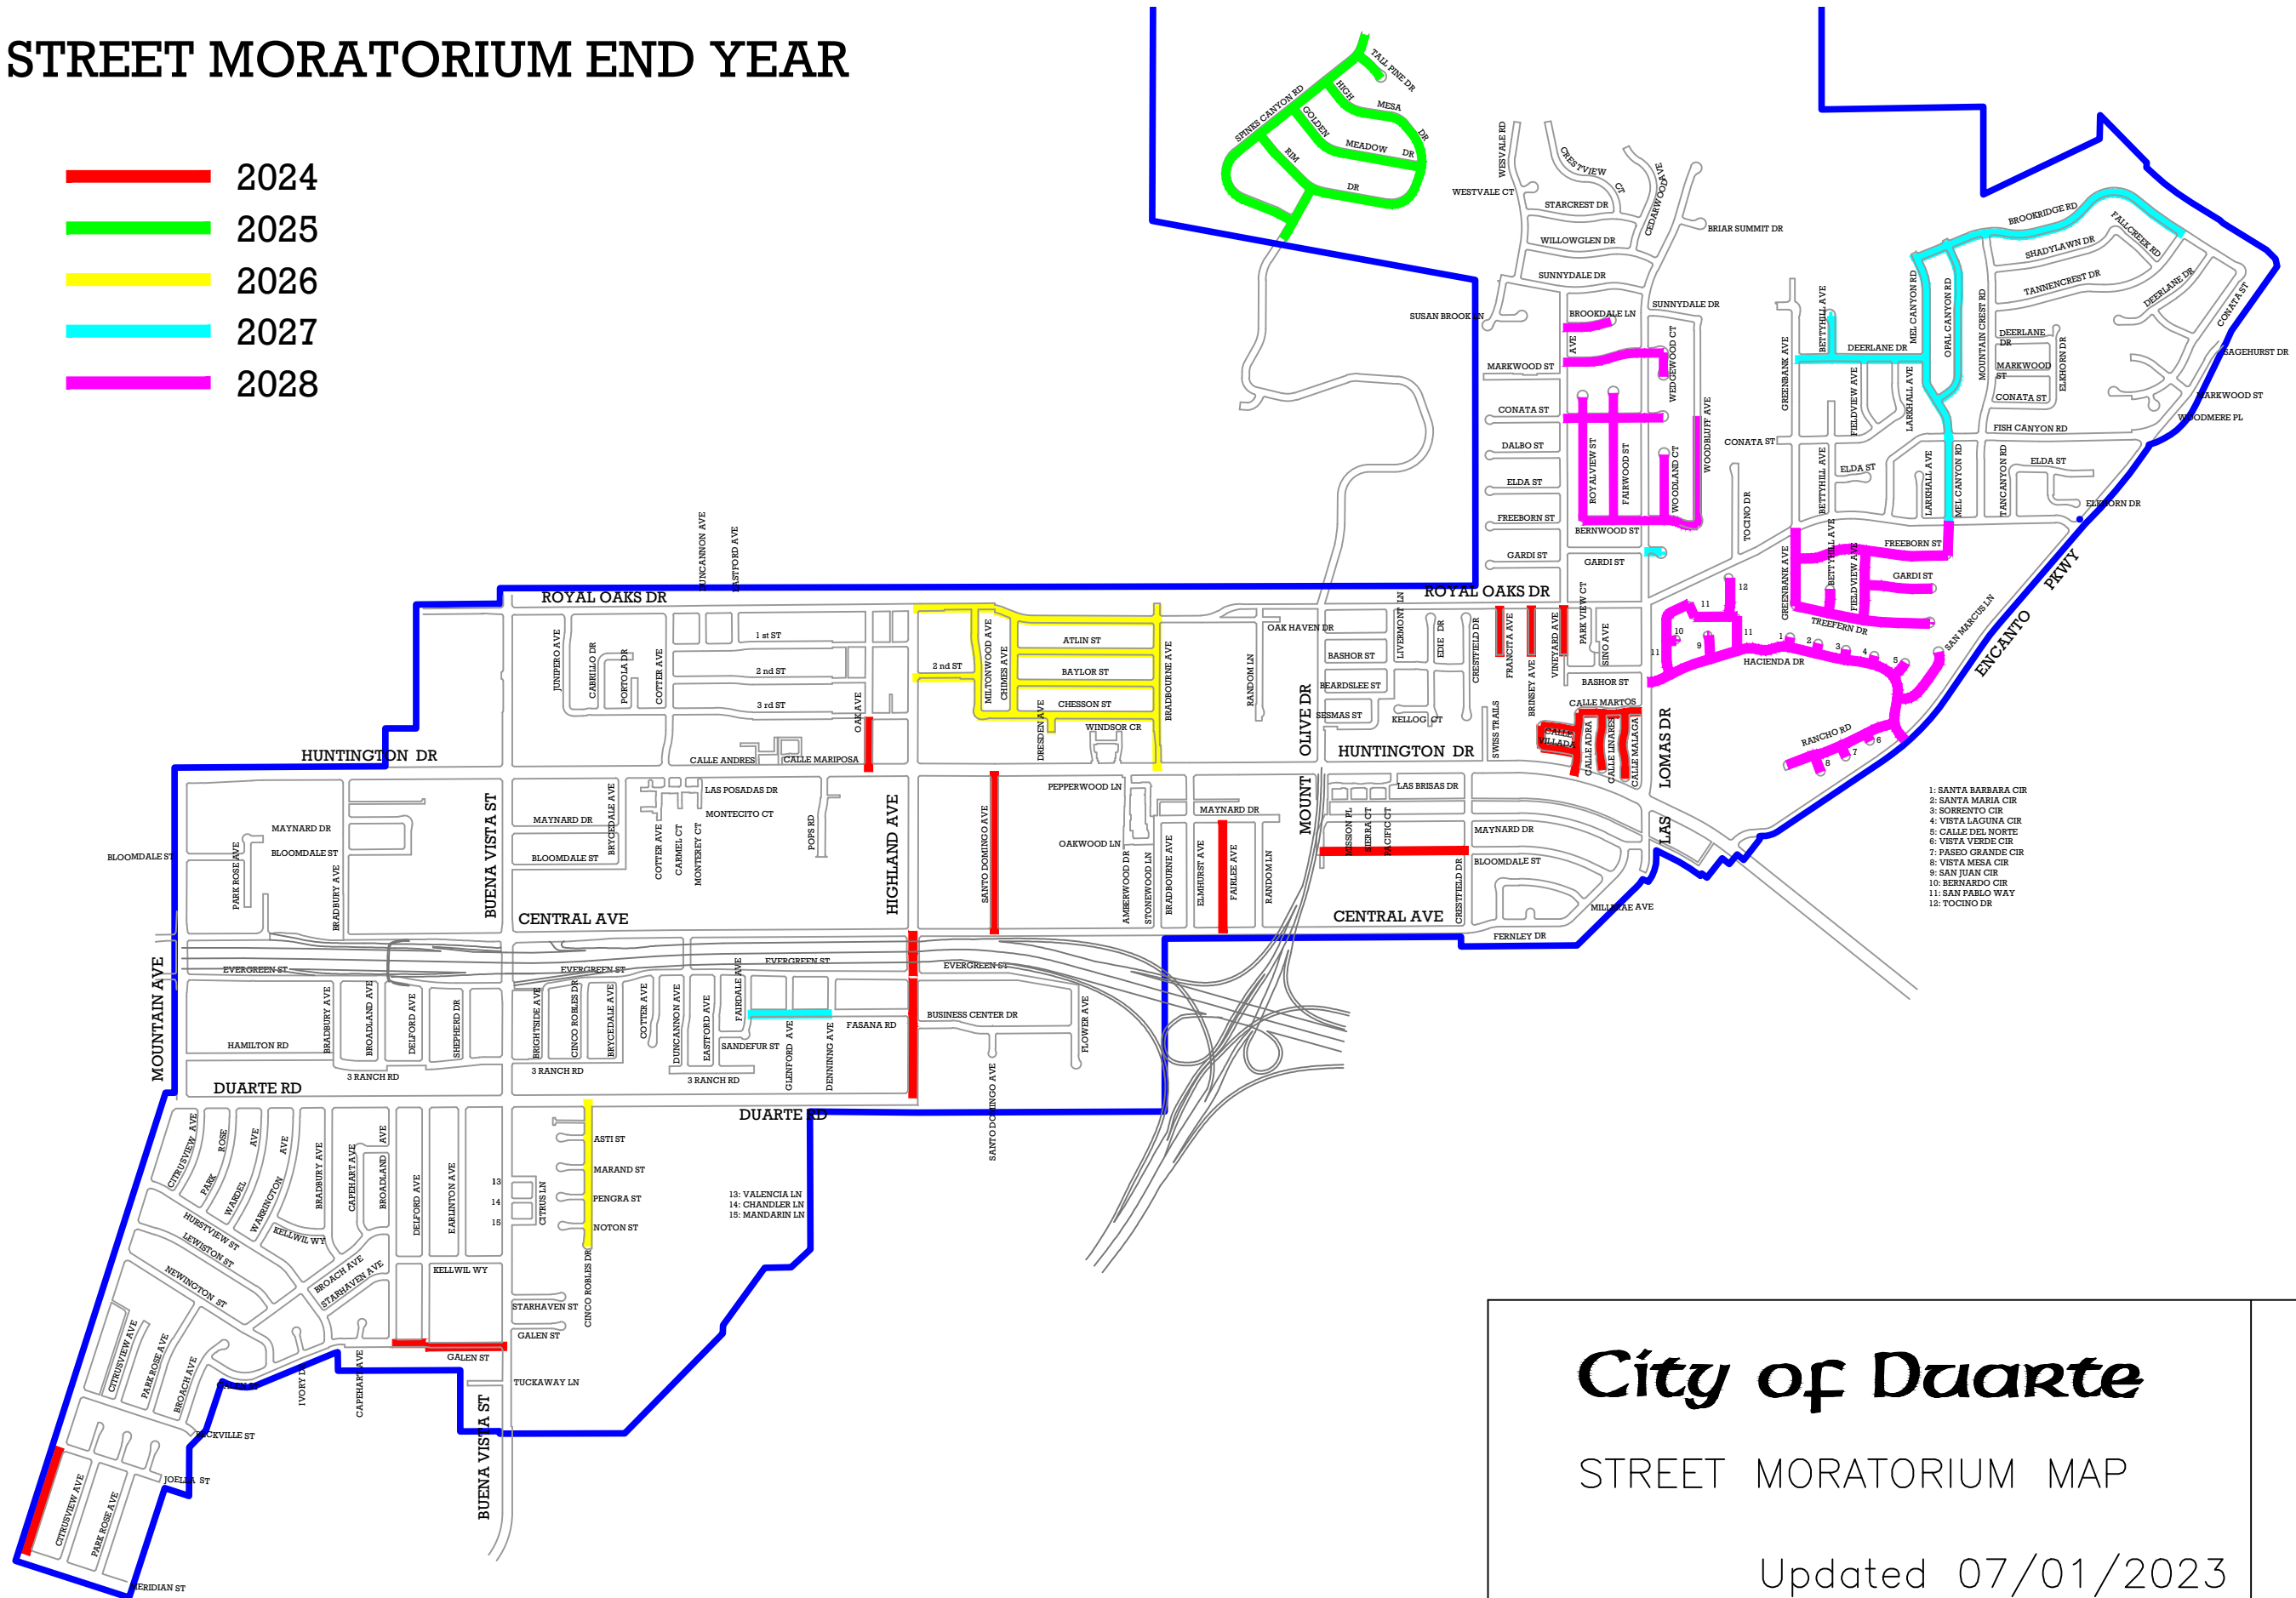

STREET MORATORIUM END YEAR

- 2024
- 2025
- 2026
- 2027
- 2028

City of Duarte

STREET MORATORIUM MAP

Updated 07/01/2023