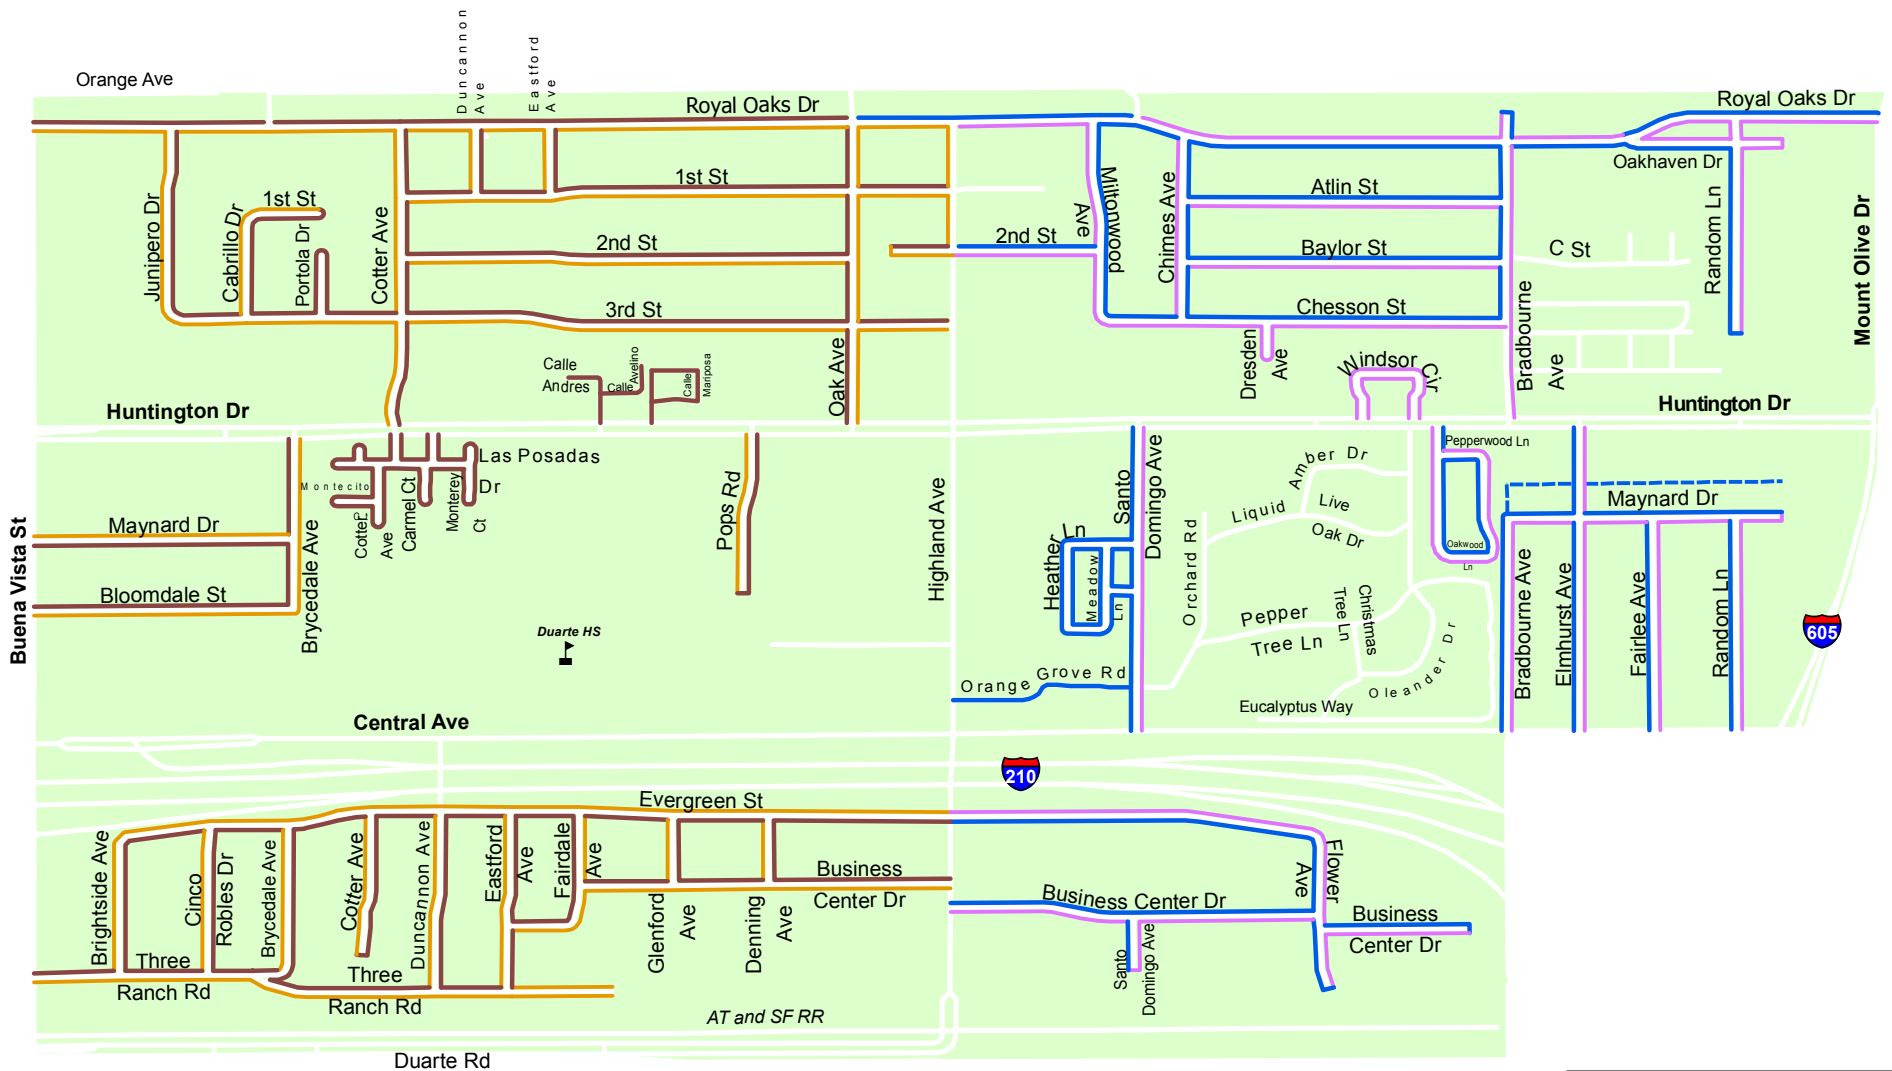

Duarte Street Sweeping: Area 3 - 2nd & 4th Thursday and Friday

Legend

Residential

- Thursday 11am - 2pm
- Thursday 1pm - 4pm
- Friday 11am - 2pm
- Friday 1pm - 4pm